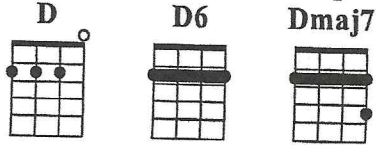

Strum

SWING

Musical notation for the strumming pattern in 4/4 time, key of D major. The treble clef staff shows chords for D, D6, and Dmaj7. The bass clef staff shows the strumming pattern with fret numbers 0, 2, 2, 4, 4, 4-4, 4.

Riff 2

version 1 **version 2**

Musical notation for Riff 2 in 4/4 time, key of D major. The treble clef staff shows two melodic versions. The bass clef staff shows the fret numbers for each version: version 1 (7, 7, 7-4) and version 2 (7, 2, 3, 0, 4). The notation includes 'mf' and 'let ring' markings.

Harvest Moon

Neil Young

Music by www.thesumoftheparts.com

$\text{♩} = 110$

Riff 1

SWING

Musical notation for Riff 1 in 4/4 time, key of D major. The treble clef staff shows a melodic line starting with a quarter rest, followed by a quarter note D4, a dotted quarter note E4, a quarter note F#4, a quarter note G4, a quarter note A4, a quarter note B4, a quarter note C5, a quarter note B4, a quarter note A4, a quarter note G4, and a quarter note F#4. The guitar staff shows fret numbers: 0, 2, 2, 4, 4, 4-4, 4.

Strum

SWING

D D6 Dmaj7

Musical notation for the strumming pattern in 4/4 time, key of D major. The treble clef staff shows chords: D (quarter), D6 (quarter), Dmaj7 (quarter), D (quarter), D6 (quarter), Dmaj7 (quarter), D (quarter), D6 (quarter), Dmaj7 (quarter), D (quarter), D6 (quarter), Dmaj7 (quarter). The guitar staff shows fret numbers: 0, 2, 2, 4, 4, 4-4, 4.