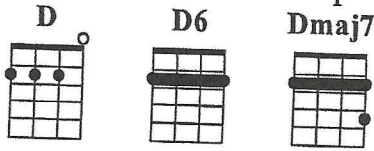

Harvest Moon

Neil Young

Music by www.thesumoftheparts.com

$\text{♩} = 110$

Riff 1

SWING

Musical notation for Riff 1 in 4/4 time, key of D major. The treble clef staff shows a melodic line starting with a first finger (1) on the D string. The bass clef staff shows a simple bass line with fret numbers 0, 2, 2, 4, 4, 4-4, 4.

Strum

SWING

Musical notation for the strumming pattern in 4/4 time, key of D major. The treble clef staff shows chords for D, D6, and Dmaj7. The bass clef staff shows the strumming pattern with fret numbers 0, 2, 2, 4, 4, 4-4, 4.

Strum

SWING

D D6 Dmaj7

Musical notation for the strumming pattern in 4/4 time, key of D major. The treble clef staff shows chords: D (quarter), D6 (quarter), Dmaj7 (quarter), D (quarter), D6 (quarter), Dmaj7 (quarter), D (quarter), D6 (quarter), Dmaj7 (quarter), D (quarter), D6 (quarter), Dmaj7 (quarter). The guitar staff shows fret numbers: 0, 2, 2, 4, 4, 4-4, 4.

Riff 2

version 1 version 2

Musical notation for Riff 2 in 4/4 time, key of D major. The treble clef staff shows two versions: version 1 (quarter note D4, quarter note E4, quarter note F#4, quarter note G4) and version 2 (quarter note D4, quarter note E4, quarter note F#4, quarter note G4). The guitar staff shows fret numbers: 7, 7, 7-4, 7, 2, 3, 4. The notation includes 'mf' and 'let ring' markings.