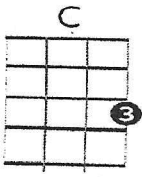

9/8 time

Norwegian Wood The Beatles

www.sumoftheparts.com

Start with RIFF X 2

LOW G riff

C Bb F C

```

A|-----0-----|
E|-3---3-1-0---1-0---1---|
C|-----2---0-----|
G|-----3--2-0---| x2

```

Open chords for Verse

OR High G riff

C Bb F C

```

A|-10-12-10-8-7---8-7---8---|
E|-----10-----8---|
C|-----10---9---7---|
G|-----| x2

```

C 0033

Bb 0011

F 0010

C Bb F C

I once had a girl, or should I say, she once had me

C Bb F C

She showed me her room, isn't it good, Norwegian wood

Cm F

She asked me to stay and she told me to sit anywhere