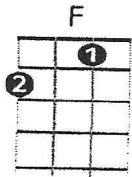

9/8 time

Norwegian Wood The Beatles

www.sumoftheparts.com

Start with RIFF X 2

LOW G riff

C Bb F C

```

A|-----0-----|
E|-3---3-1-0---1-0---1---|
C|-----2---0-----|
G|-----3--2-0---| x2

```

Open chords for Verse

OR High G riff

C Bb F C

```

A|-10-12-10-8-7---8-7---8---|
E|-----10-----8---|
C|-----10---9---7---|
G|-----| x2

```

C 0033

Bb 0011

F 0010

C Bb F C

I once had a girl, or should I say, she once had me

C Bb F C

She showed me her room, isn't it good, Norwegian wood

Cm F

She asked me to stay and she told me to sit anywhere

Cm Dm G

So I looked around and I noticed there wasn't a chair

C Bb F C

I sat on a rug, biding my time, drinking her wine

C Bb F C

We talked until two, and then she said, it's time for bed

Riff x 2

Cm F