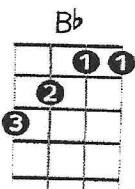

9/8 time

Norwegian Wood The Beatles

www.sumoftheparts.com

Start with RIFF X 2

LOW G riff

C Bb F C

```

A|-----0-----|
E|-3---3-1-0---1-0---1---|
C|-----2---0-----|
G|-----3--2-0---| x2

```

Open chords for Verse

OR High G riff

C Bb F C

```

A|-10-12-10-8-7---8-7---8---|
E|-----10-----8---|
C|-----10---9---7---|
G|-----| x2

```

C 0033

Bb 0011

F 0010

C Bb F C

I once had a girl, or should I say, she once had me

C Bb F C

She showed me her room, isn't it good, Norwegian wood

Cm F

She asked me to stay and she told me to sit anywhere

Cm Dm G

So I looked around and I noticed there wasn't a chair

C Bb F C

I sat on a rug, biding my time, drinking her wine

C Bb F C

We talked until two, and then she said, it's time for bed

Riff x 2

Cm F