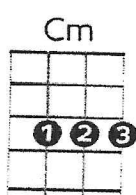

9/8 time

Norwegian Wood The Beatles

www.sumoftheparts.com

Start with RIFF X 2

LOW G riff

C Bb F C

```

A|-----0-----|
E|-3---3-1-0---1-0---1---|
C|-----2---0-----|
G|-----3--2-0---| x2

```

Open chords for Verse

OR High G riff

C Bb F C

```

A|-10-12-10-8-7---8-7---8---|
E|-----10-----8---|
C|-----10---9---7---|
G|-----| x2

```

C 0033

Bb 0011

F 0010

C Bb F C

I once had a girl, or should I say, she once had me

C Bb F C

She showed me her room, isn't it good, Norwegian wood

Cm F

She asked me to stay and she told me to sit anywhere