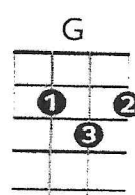

9/8 time

Norwegian Wood The Beatles

www.sumoftheparts.com

Start with RIFF X 2

LOW G riff

C Bb F C

```

A|-----0-----|
E|-3---3-1-0---1-0---1---|
C|-----2---0-----|
G|-----3--2-0---| x2

```

Open chords for Verse

OR High G riff

C Bb F C

```

A|-10-12-10-8-7---8-7---8---|
E|-----10-----8---|
C|-----10---9---7---|
G|-----| x2

```

C 0033

Bb 0011

F 0010

C Bb F C

I once had a girl, or should I say, she once had me

C Bb F C

She showed me her room, isn't it good, Norwegian wood

Cm F

She asked me to stay and she told me to sit anywhere

Cm Dm G

So I looked around and I noticed there wasn't a chair

C Bb F C

I sat on a rug, biding my time, drinking her wine

C Bb F C

We talked until two, and then she said, it's time for bed

Riff x 2

Cm F