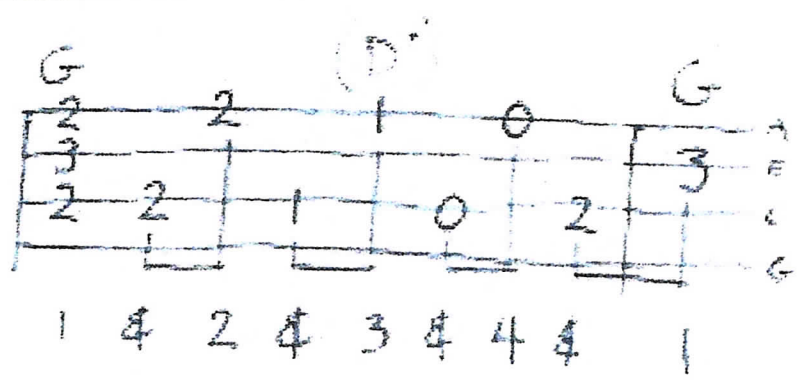

G² E² A² D² G D² G D²
 Big yellow taxi, big long silver train

repeat last line at each

② Early in the mornin', about the break of day

③ You can cry baby cry, but your cryin won't make me stay

verse

G E² A² D² G D² G G² C A² D D²

Chorus

G G² B² E² C G E² A² D² G D G (D²)

at end

the Swing Chop ★ (Fingerless)

On this one,
Make every beat
Count!

OR

On this one,
Emphasize beats
2 and 4 by
hitting harder!

- ★ All Downstrokes (right hand)
 - ★ use index fingernail or pad of thumb
 - ★ Pressure and Release (left hand)
- these work best if you play closed chords, all 4 strings are fretted.

the Blues Turn-A-Round! in G

use your thumb and index for the right hand picking.