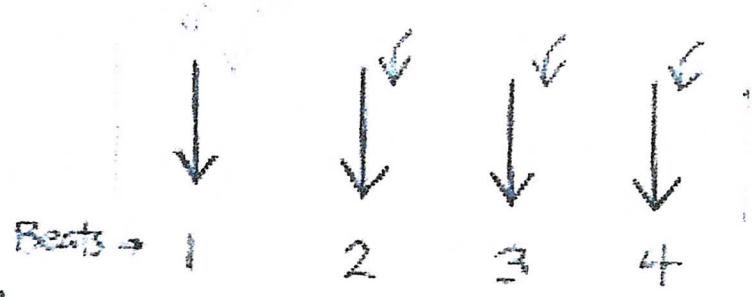

G² E² A² D² G D² G D²
 Big yellow taxi, big long silver train

repeat last line at each

② Early in the mornin', about the break of day

③ You can cry baby cry, but your cryin won't make me stay

verse

G E² A² D² G D² G G² C A² D D²

Chorus

G G² B² E² C G E² A² D² G D G (D²)

at end

the Swing Chop ★ (Fingerless)

On this one,
Make every beat
Count!

OR

On this one,
Emphasize beats
2 and 4 by
hitting harder!

- ★ All Downstrokes (right hand)
 - ★ use index fingernail or pad of thumb
 - ★ Pressure and Release (left hand)
- these work best if you play closed chords, all 4 strings are fretted.